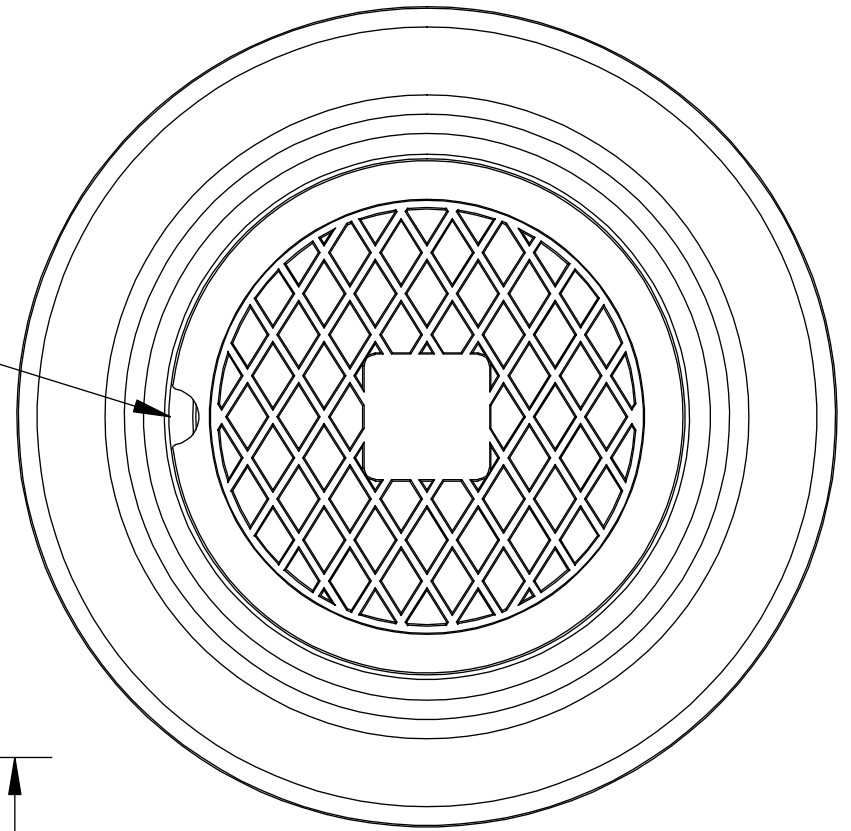

US FOUNDRY
AN EAGLE MANUFACTURING COMPANY © 2014 All Rights Reserved

8351 NW 93rd Street
Medley, FL, 33166-2025
ph: 1-800-432-9709
fax: 305-887-9429
www.usfoundry.com

USF 7631 Ring & QF Cover
6" Cleanout

LOAD CLASSIFICATION: Heavy Duty		
MATERIAL: ASTM-A48 GRAY IRON CLASS35B		
Ring No:	8090167	SCALE: 1/4"=1"
Cover No:		DATE: 8-23-11
		DWN. BY: ULS
REV: 0	DATE:	REV BY:
		QUOTE#