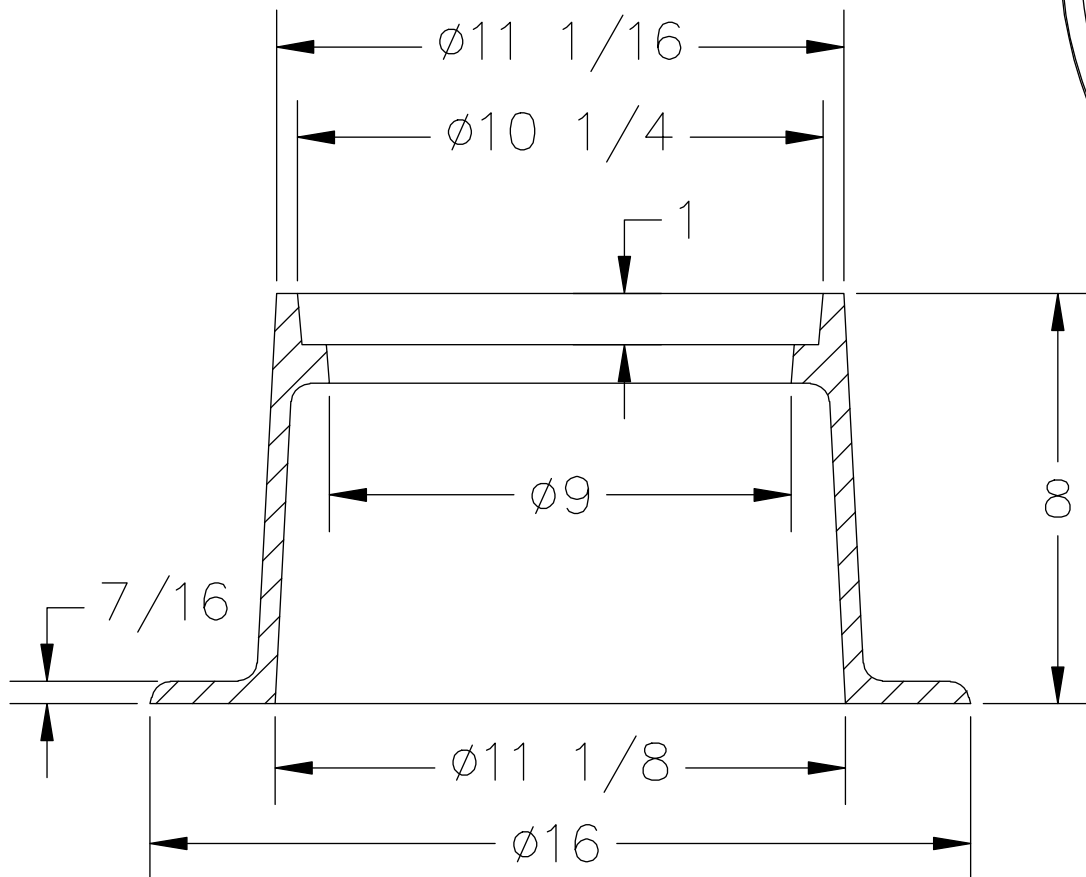

US FOUNDRY
AN EAGLE MANUFACTURING COMPANY © 2014 All Rights Reserved

8351 NW 93rd Street
Medley, FL, 33166-2025
ph: 1-800-432-9709
fax: 305-887-9429
www.usfoundry.com

USF 7631 Ring & QF Cover
6" Cleanout

LOAD CLASSIFICATION: Heavy Duty		
MATERIAL: ASTM-A48 GRAY IRON CLASS35B		
Ring No:	8090167	SCALE: 1/4"=1"
Cover No:		DATE: 8-23-11
		DWN. BY: ULS
REV: 0	DATE:	REV BY:
		QUOTE#